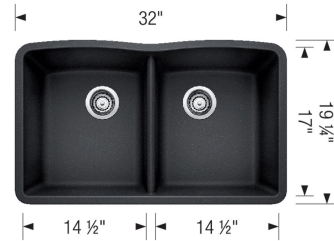

Design and Planning Tips

- Bowl depth: 9,5 in

What is included:

Installation instructions

Cut-out template

Limited Lifetime Warranty

Undermount installation only

Minimum cabinet size: 36"

Cut-out Dimensions:

Cut-out Length: 17.25"

Cut-out Width: 30.5"

Cut-out Below Counter Depth: 10.29"

Left Sink Bowl Dimensions:

Sink Bowl Length (left-to-right): 14.5"

Sink Bowl Width (front-to-back): 17"

Sink Bowl Depth: 9.5"

Right Sink Bowl Dimensions:

Sink Bowl Length (left-to-right): 14.5"

Sink Bowl Width (front-to-back): 17"

Sink Bowl Depth: 9.5"

Low Divide Height: 5.5"

Drain hole compatible with 3.5" strainers or waste flanges